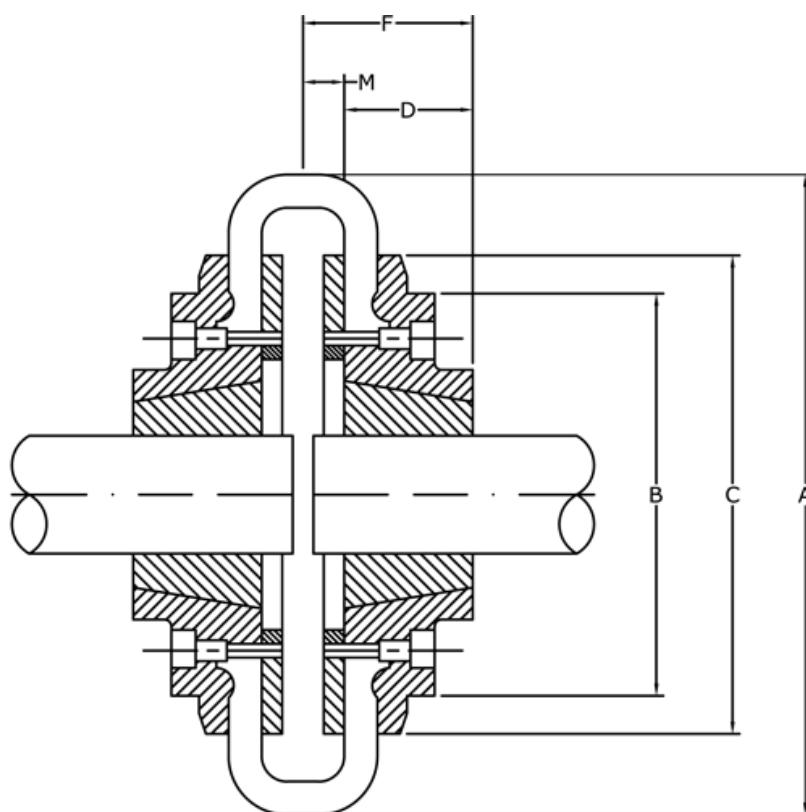

Article number: 3305060F

Description: Taper flange for tire coupling size 60  
for taperbush 1610 int. mounting

## Measures

A	= 165
B	= 103
C	= 124.5
D	= 25
F	= 41.5
For taper bush	= 1610
M	= 16.5
Max. bore mm	= 42

Weight (kg) = 2.10